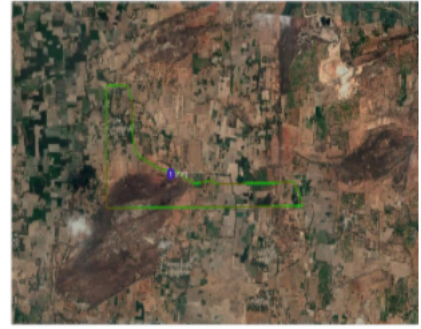

Nazri Naksha

Google Map View