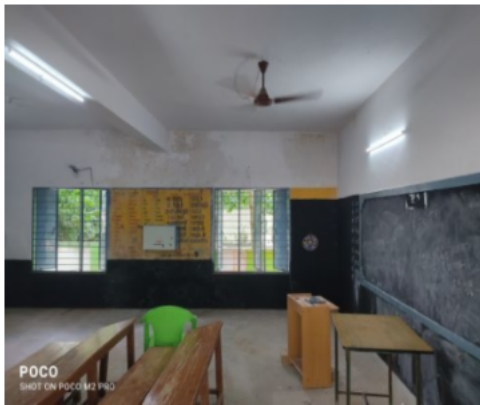

Polling Station Building Front View

Polling Station Front View