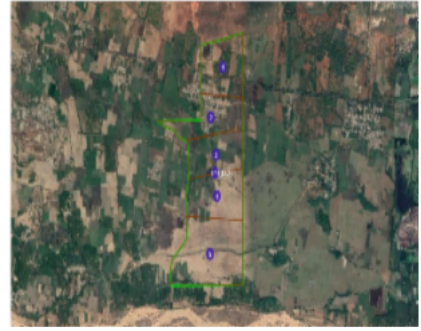

Nazri Naksha

Google Map View