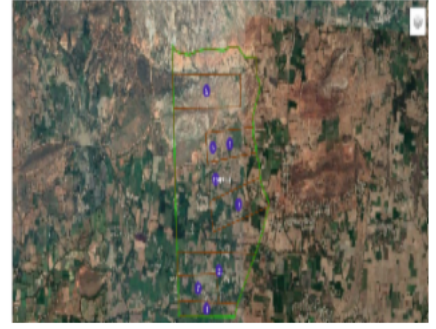

Nazri Naksha

Google Map View