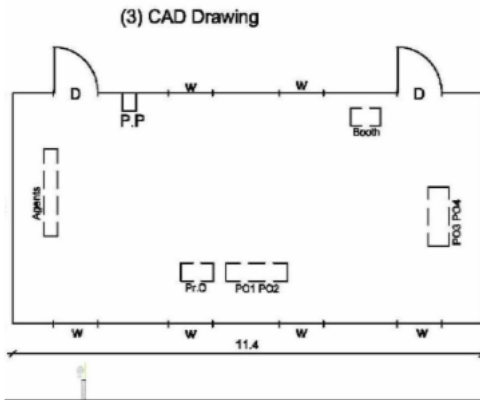

Nazri Naksha

Google Map View

Polling Station Building Front View

Polling Station Front View

Cad View

Key MAP View