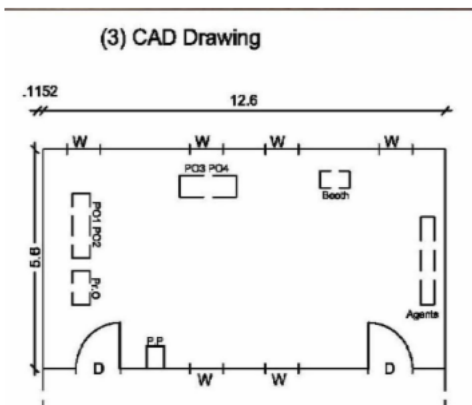

Nazri Naksha

Google Map View

Polling Station Building Front View

Polling Station Front View

Cad View

Key MAP View