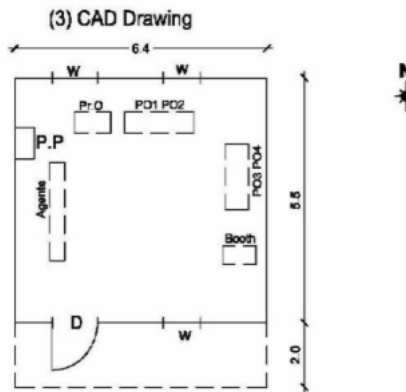

Nazri Naksha

Google Map View

Polling Station Building Front View

Polling Station Front View

Cad View

Key MAP View