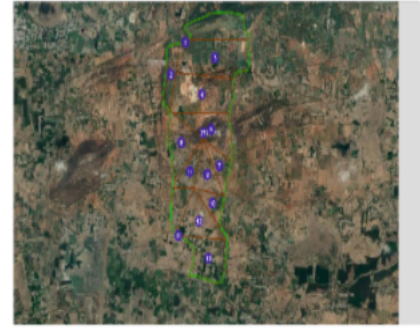

Nazri Naksha

Google Map View