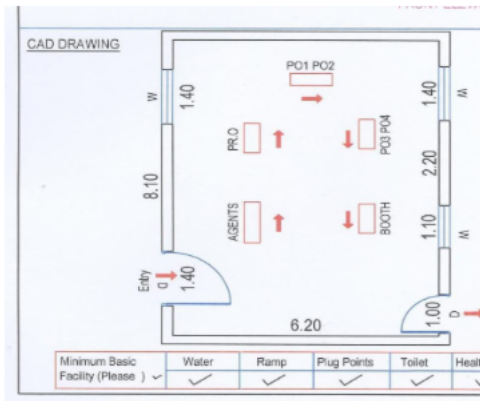

Nazri Naksha

Google Map View

Polling Station Building Front View

Polling Station Front View

Cad View

Key MAP View