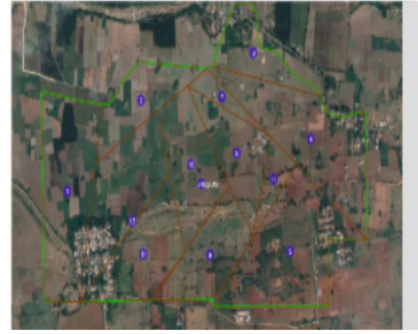

Nazri Naksha

Google Map View