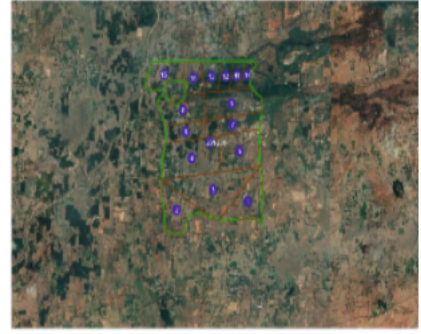

Nazri Naksha

Google Map View