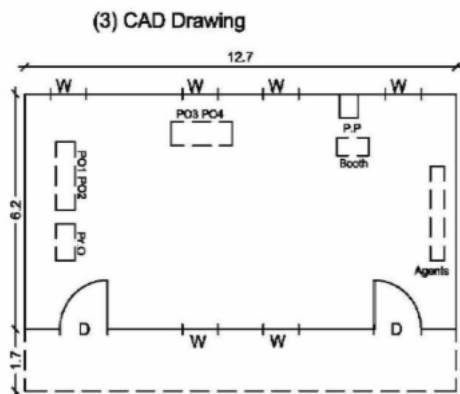

Nazri Naksha

Google Map View

Polling Station Building Front View

Polling Station Front View

Cad View

Key MAP View