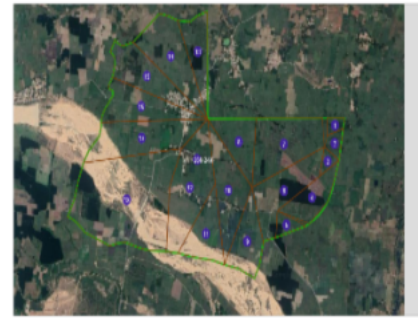

Nazri Naksha

Google Map View