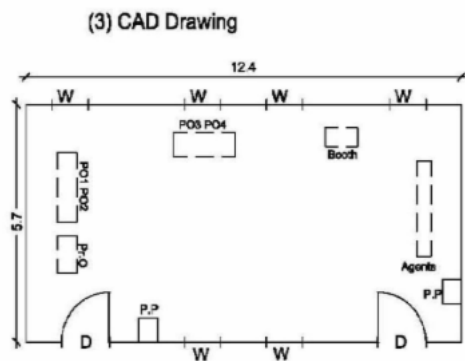

Nazri Naksha

Google Map View

Polling Station Building Front View

Polling Station Front View

Cad View

Key MAP View