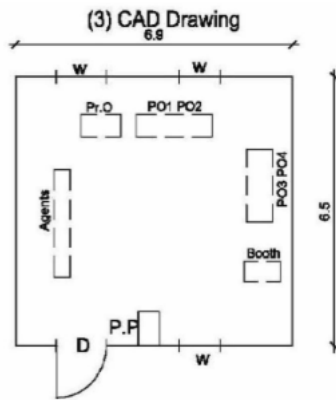

Nazri Naksha

Google Map View

Polling Station Building Front View

Polling Station Front View

Cad View

Key MAP View