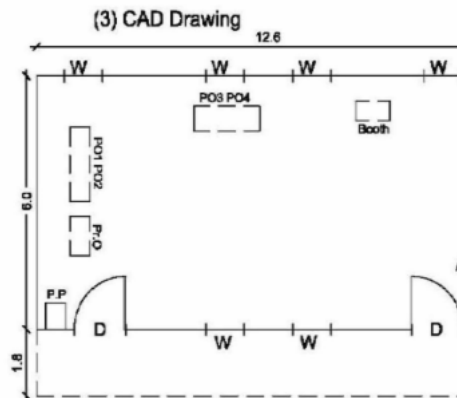

Nazri Naksha

Google Map View

Polling Station Building Front View

Polling Station Front View

Cad View

Key MAP View