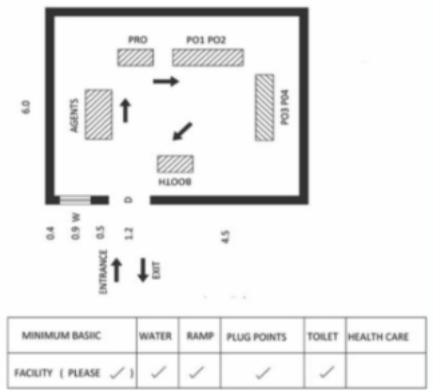

Nazri Naksha

Google Map View

Polling Station Building Front View

Polling Station Front View

Cad View

Key MAP View