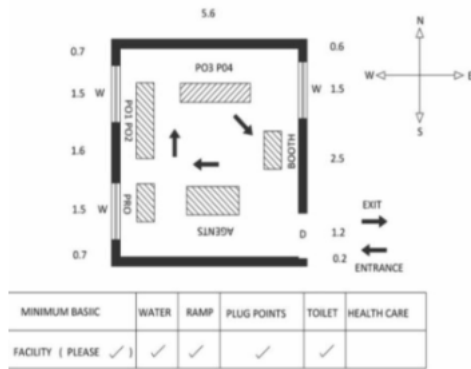

Nazri Naksha

Google Map View

Polling Station Building Front View

Polling Station Front View

Cad View

Key MAP View