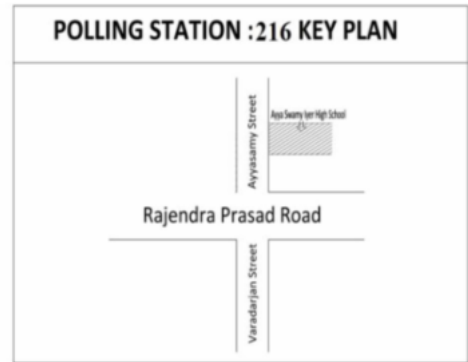

Key MAP View

POLLING STATION : 216 KEY PLAN