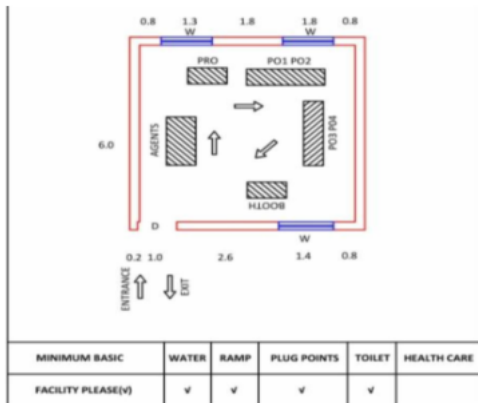

Nazri Naksha

Google Map View

Polling Station Building Front View

Polling Station Front View

Cad View

Key MAP View