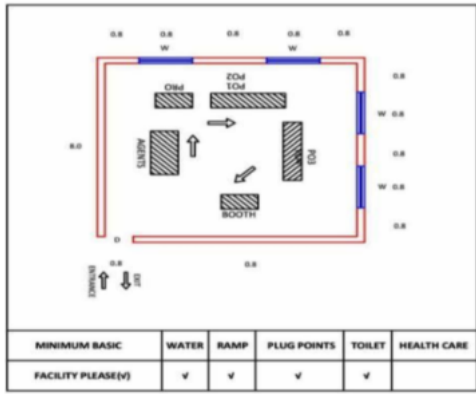

Nazri Naksha

Google Map View

Polling Station Building Front View

Polling Station Front View

Cad View

Key MAP View