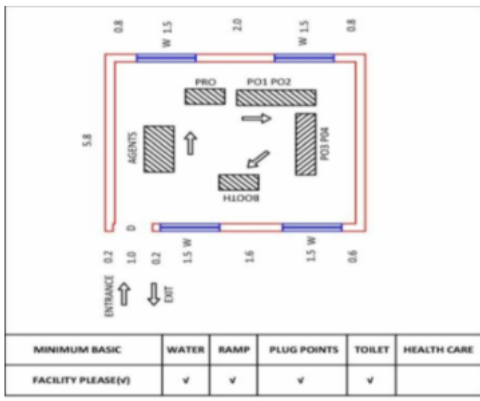

Nazri Naksha

Google Map View

Polling Station Building Front View

Polling Station Front View

Cad View

Key MAP View