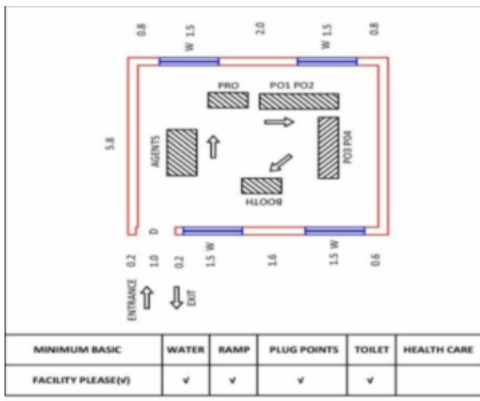

Nazri Naksha

Google Map View

Polling Station Building Front View

Polling Station Front View

Cad View

Key MAP View