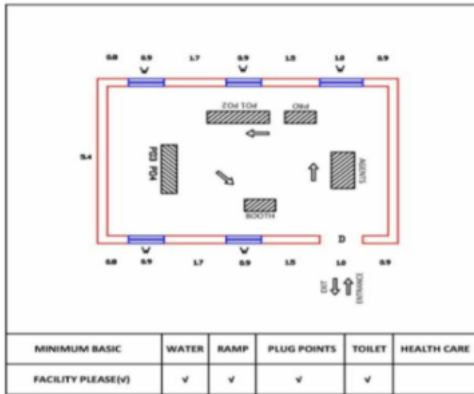

Nazri Naksha

Google Map View

Polling Station Building Front View

Polling Station Front View

Cad View

Key MAP View