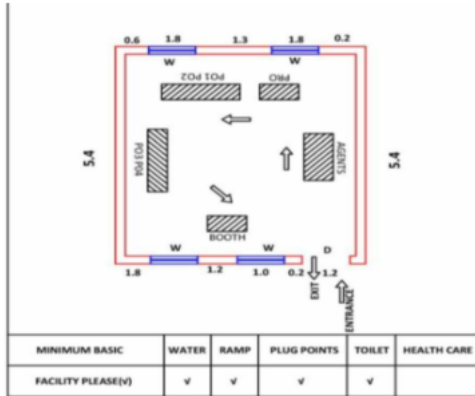

Nazri Naksha

Google Map View

Polling Station Building Front View

Polling Station Front View

Cad View

Key MAP View