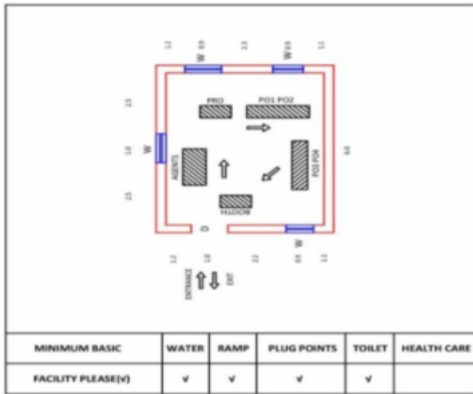

Nazri Naksha

Google Map View

Polling Station Building Front View

Polling Station Front View

Cad View

Key MAP View