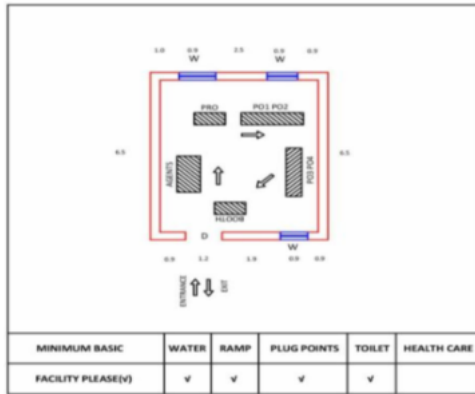

Nazri Naksha

Google Map View

Polling Station Building Front View

Polling Station Front View

Cad View

Key MAP View