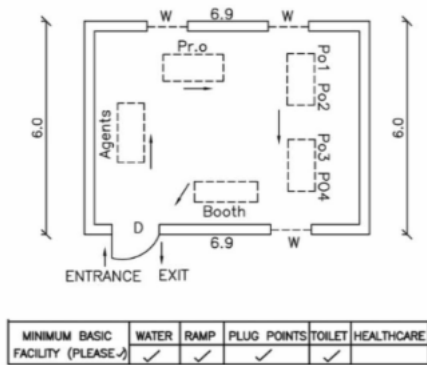

Nazri Naksha

Google Map View

Polling Station Building Front View

Polling Station Front View

Cad View

Key MAP View