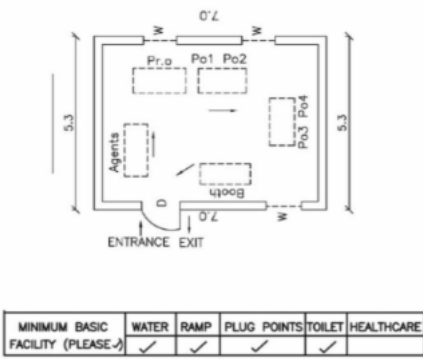

Nazri Naksha

Google Map View

Polling Station Building Front View

Polling Station Front View

Cad View

Key MAP View