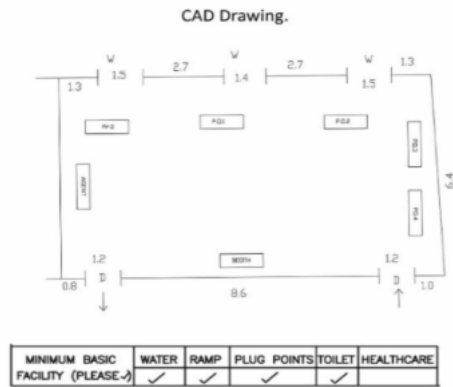

Nazri Naksha

Google Map View

Polling Station Building Front View

Polling Station Front View

Cad View

Key MAP View