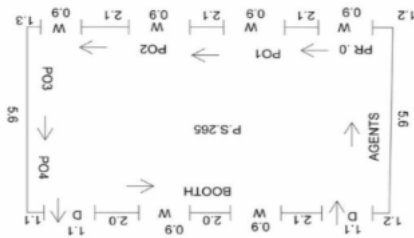

Google Map View

Polling Station Building Front View

Polling Station Front View

Cad View

Key MAP View

CAD Drawing.

Key Plan.

MINIMUM BASIC FACILITY (PLEASE-)	WATER	RAMP	PLUG POINTS	TOILET	HEALTHCARE
	✓	✓	✓	✓	