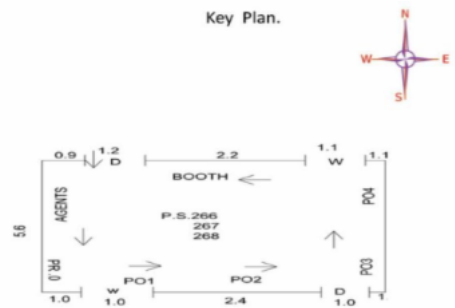

Google Map View

Polling Station Building Front View

Polling Station Front View

Cad View

Key MAP View

CAD Drawing.

Key Plan.

MINIMUM BASIC FACILITY (PLEASE-)	WATER	RAMP	PLUG POINTS	TOILET	HEALTHCARE
	✓	✓	✓	✓	