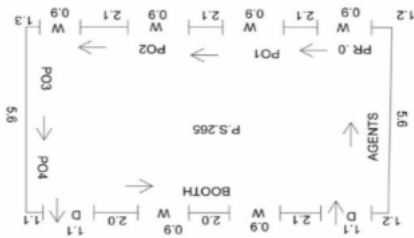

Cad View

Key MAP View

CAD Drawing.