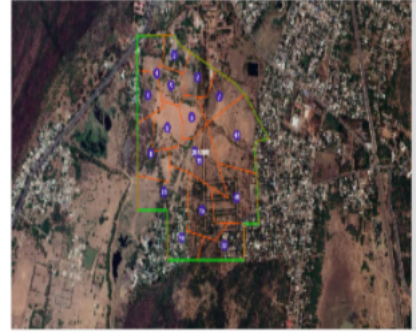

Nazri Naksha

Google Map View