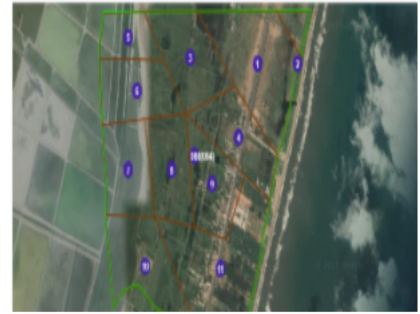

Nazri Naksha

Google Map View