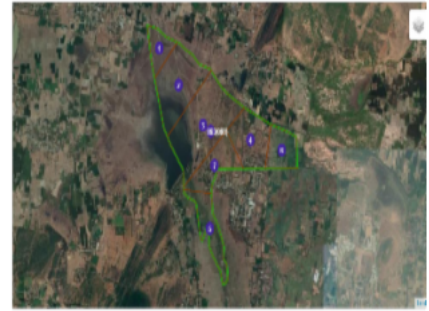

Nazri Naksha

Google Map View