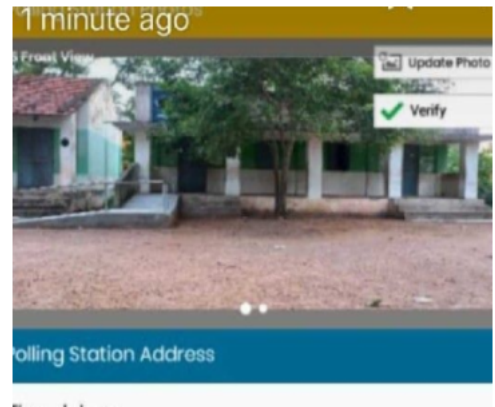

Polling Station Building Front View

Polling Station Front View