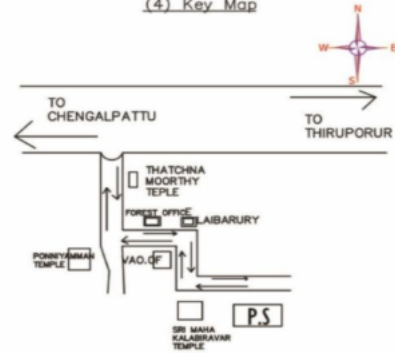

Minimum Basic Facility(Please✓)	Water	Ramp	Plug Points	Toilet	Healthcare
✓	✓	✓	✓	✓	

(4) Key Map