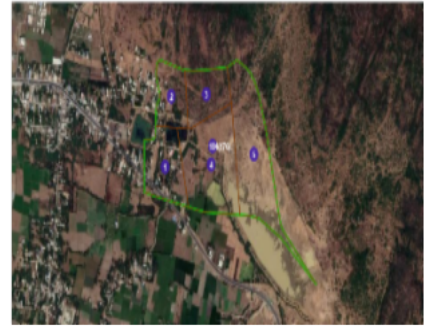

Nazri Naksha

Google Map View