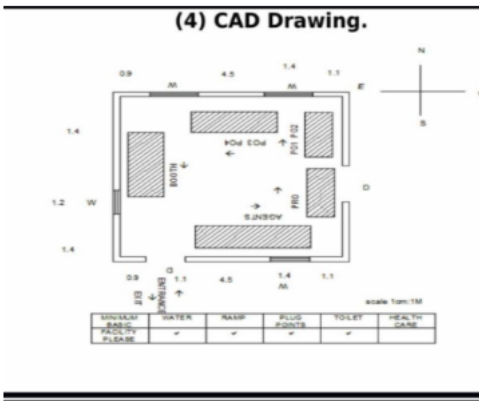

Nazri Naksha

Google Map View

Polling Station Building Front View

Polling Station Front View

Cad View

Key MAP View