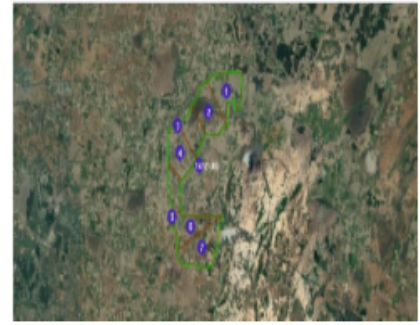

Nazri Naksha

Google Map View