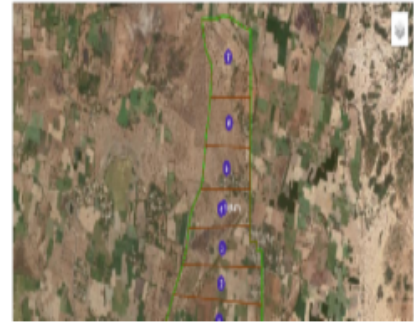

Nazri Naksha

Google Map View