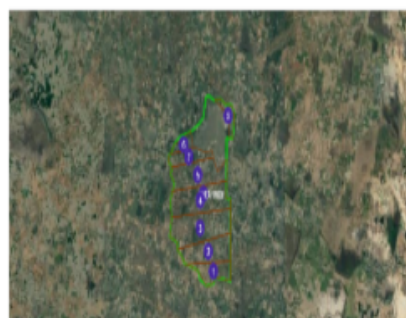

Nazri Naksha

Google Map View