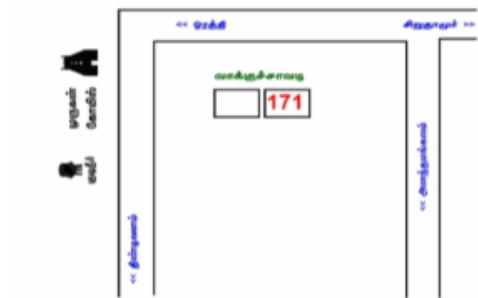

Nazri Naksha

Google Map View

Polling Station Building Front View

Polling Station Front View

Cad View

Key MAP View

KEY PLAN

மாபீ 1:1000 மீ.மீ