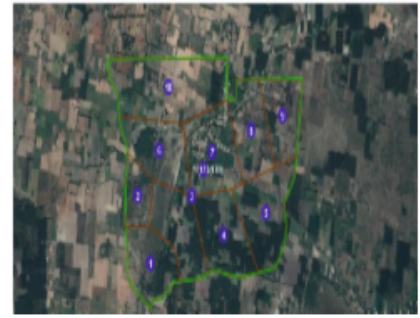

Nazri Naksha

Google Map View