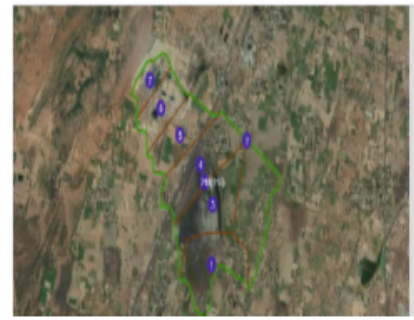

Nazri Naksha

Google Map View