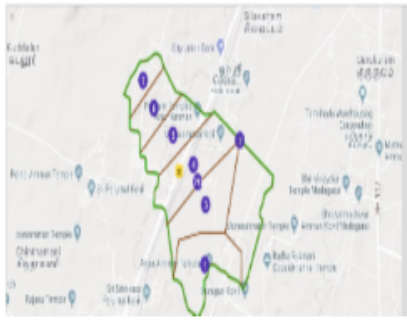

Nazri Naksha

Google Map View