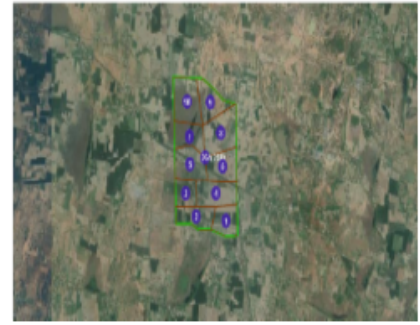

Nazri Naksha

Google Map View