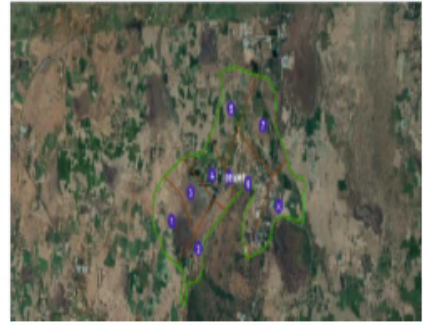

Nazri Naksha

Google Map View