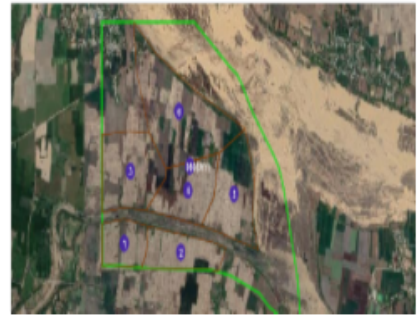

Nazri Naksha

Google Map View