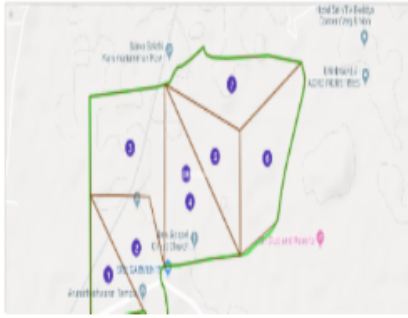

Nazri Naksha

Google Map View