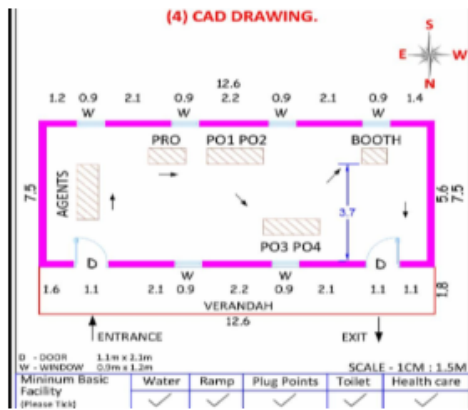

Nazri Naksha

Google Map View

Cad View